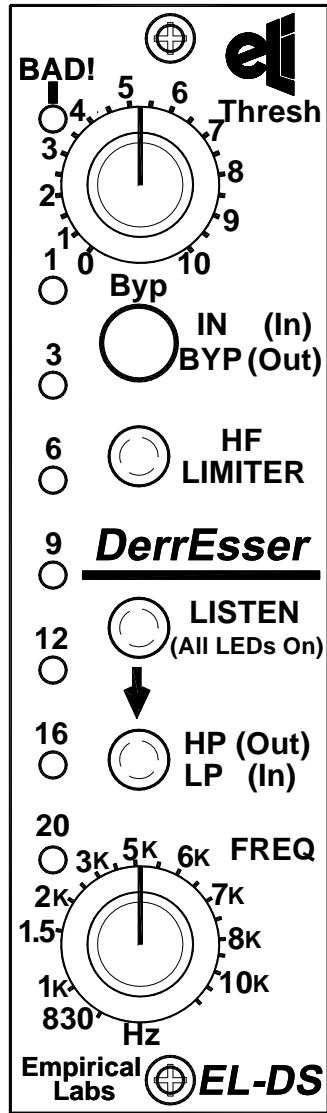

# RECALL SHEET

Draw pointers on knobs, color in pressed buttons

Inst/Track \_\_\_\_\_  
 Input is from \_\_\_\_\_  
 Max GR \_\_\_\_\_  
 Session \_\_\_\_\_  
 Song \_\_\_\_\_

Inst/Track \_\_\_\_\_  
 Input is from \_\_\_\_\_  
 Max GR \_\_\_\_\_  
 Session \_\_\_\_\_  
 Song \_\_\_\_\_

Draw pointers on knobs, color in pressed buttons

Inst/Track \_\_\_\_\_  
 Input is from \_\_\_\_\_  
 Max GR \_\_\_\_\_  
 Session \_\_\_\_\_  
 Song \_\_\_\_\_