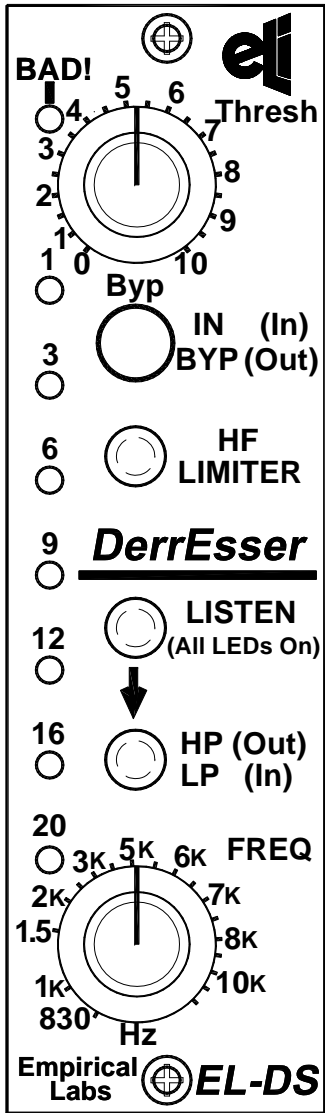

# RECALL SHEET

Draw pointers on knobs, color in pressed buttons

Inst/Track \_\_\_\_\_  
 Input is from \_\_\_\_\_  
 Max GR \_\_\_\_\_  
 Session \_\_\_\_\_  
 Song \_\_\_\_\_

Inst/Track \_\_\_\_\_  
 Input is from \_\_\_\_\_  
 Max GR \_\_\_\_\_  
 Session \_\_\_\_\_  
 Song \_\_\_\_\_

Draw pointers on knobs, color in pressed buttons

Inst/Track \_\_\_\_\_  
 Input is from \_\_\_\_\_  
 Max GR \_\_\_\_\_  
 Session \_\_\_\_\_  
 Song \_\_\_\_\_