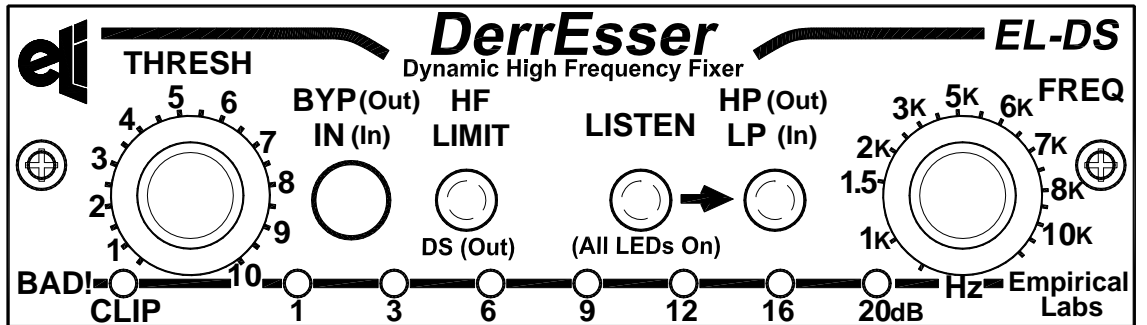

# RECALL SHEET

Draw pointers on knobs, color in pressed buttons

Inst/Track \_\_\_\_\_  
 Input is from \_\_\_\_\_  
 Max GR \_\_\_\_\_  
 Session \_\_\_\_\_  
 Song \_\_\_\_\_

Inst/Track \_\_\_\_\_  
 Input is from \_\_\_\_\_  
 Max GR \_\_\_\_\_  
 Session \_\_\_\_\_  
 Song \_\_\_\_\_

Draw pointers on knobs, color in pressed buttons

Inst/Track \_\_\_\_\_  
 Input is from \_\_\_\_\_  
 Max GR \_\_\_\_\_  
 Session \_\_\_\_\_  
 Song \_\_\_\_\_