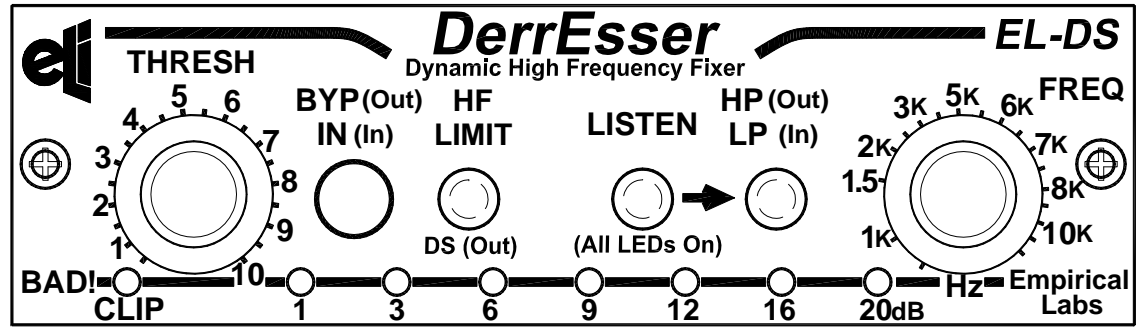

# RECALL SHEET

Draw pointers on knobs, color in pressed buttons

Inst/Track \_\_\_\_\_  
 Input is from \_\_\_\_\_  
 Max GR \_\_\_\_\_  
 Session \_\_\_\_\_  
 Song \_\_\_\_\_

Inst/Track \_\_\_\_\_  
 Input is from \_\_\_\_\_  
 Max GR \_\_\_\_\_  
 Session \_\_\_\_\_  
 Song \_\_\_\_\_

Draw pointers on knobs, color in pressed buttons

Inst/Track \_\_\_\_\_  
 Input is from \_\_\_\_\_  
 Max GR \_\_\_\_\_  
 Session \_\_\_\_\_  
 Song \_\_\_\_\_